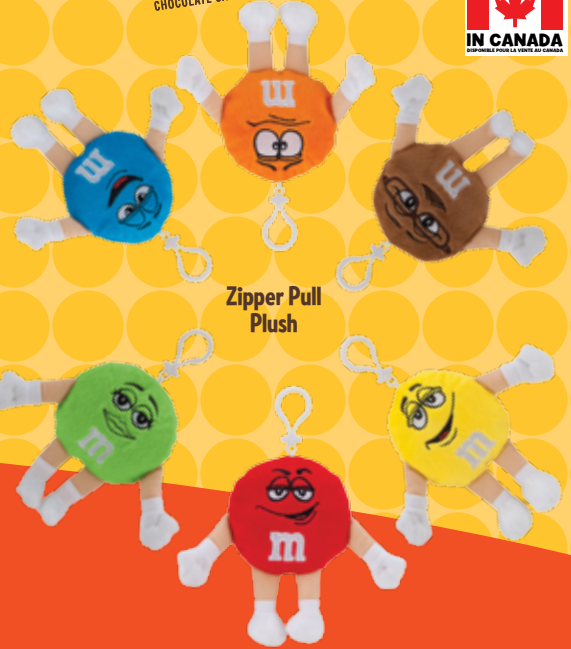

RETAIL PUSH

**DC
COMICS™**

**Batman™
Bear**

**Green Lantern™
Bear**

**Batgirl™
Bear**

**Superman™
Bear**

**Wonder Woman™
Bear**

**The Flash™
Bear**

JUSTICE LEAGUE, SUPER FRIENDS, TEEN TITANS and all related characters and elements © & ™ DC Comics. (s16)

M&M'S® Brand
Character Plush

CHOCOLATE CANDIES

M&M'S® Brand Character
Beanbag Plush PDQ
14.75"x10"x5" PDQ

Zipper Pull
Plush

M&M'S® Brand Character
Christmas Beanbag
Plush PDQ

M&M'S® Brand Character
Valentine's Day Beanbag
Plush PDQ

M&M'S® Brand Character
Easter Beanbag
Plush PDQ

Christmas
Hats

14.75"x10"x5" PDQ