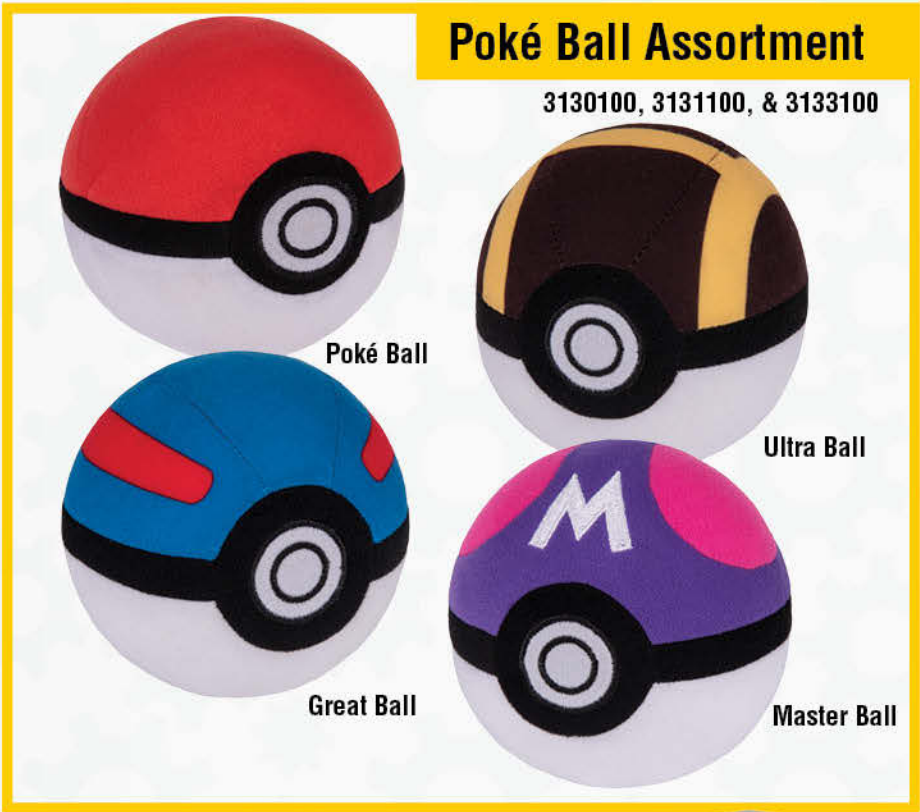

Description	Item #	Size	Case Pack
Poké Ball Plush	3131052	5.5"	76 pcs
Poké Ball Plush	3133052	8"	24 pcs
Poké Ball Plush	3135052	11"	12 pcs
Poké Ball Plush	3136052	16"	6 pcs
Poké Ball Plush	3137052	24"	6 pcs
Poké Ball Asst.	3130100	4"	144 pcs
Poké Ball Asst.	3131100	5.5"	72 pcs
Poké Ball Asst.	3133100	8"	24 pcs
Squirtle In Your Face Pillow	3135121	19"	24 pcs
Bulbasaur In Your Face Pillow	3135122	14"x19"	24 pcs
Charmander In Your Face Pillow	3135123	17"x20"	24 pcs
Pikachu in Your Face Asst.	3135120	17"x21"	24 pcs

Amusement: 800-662-6236
Crane: 866-403-6555