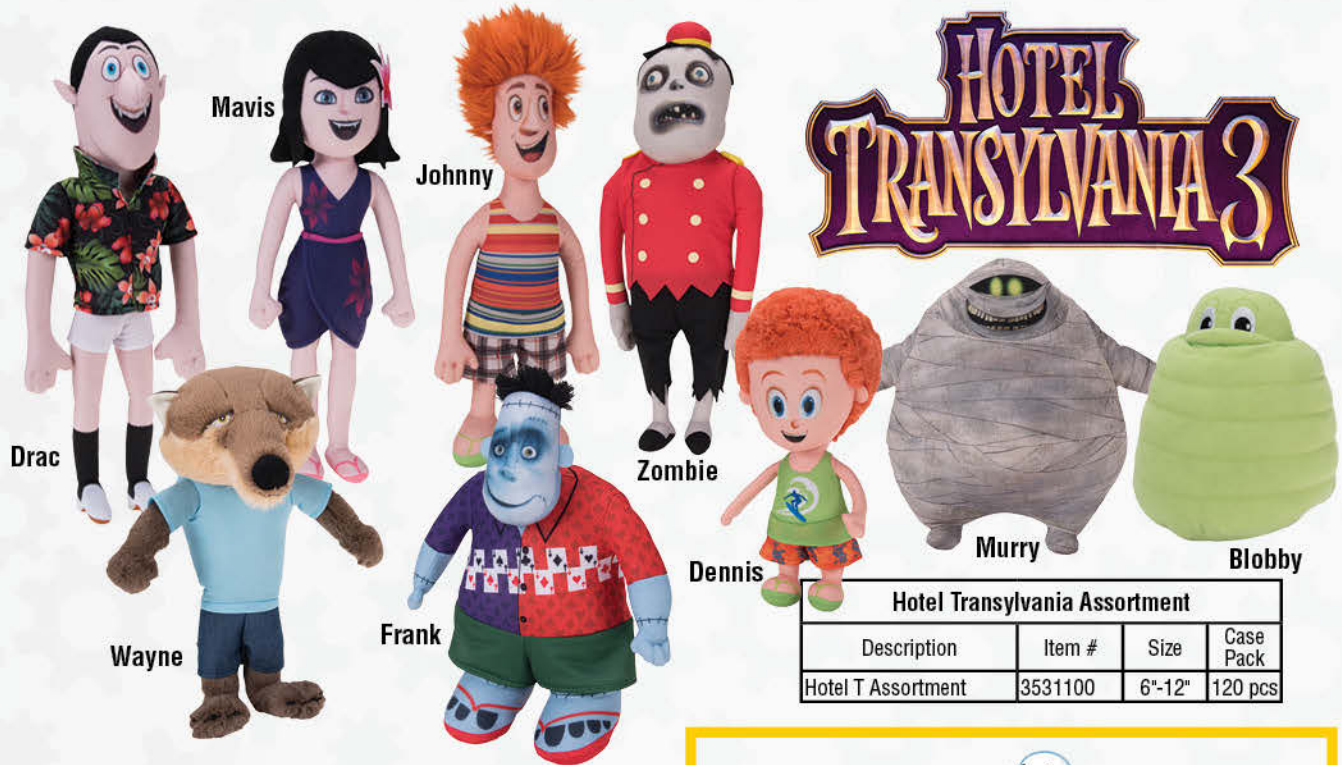

HOTEL TRANSYLVANIA 3

Hotel Transylvania Assortment			
Description	Item #	Size	Case Pack
Hotel T Assortment	3531100	6"-12"	120 pcs