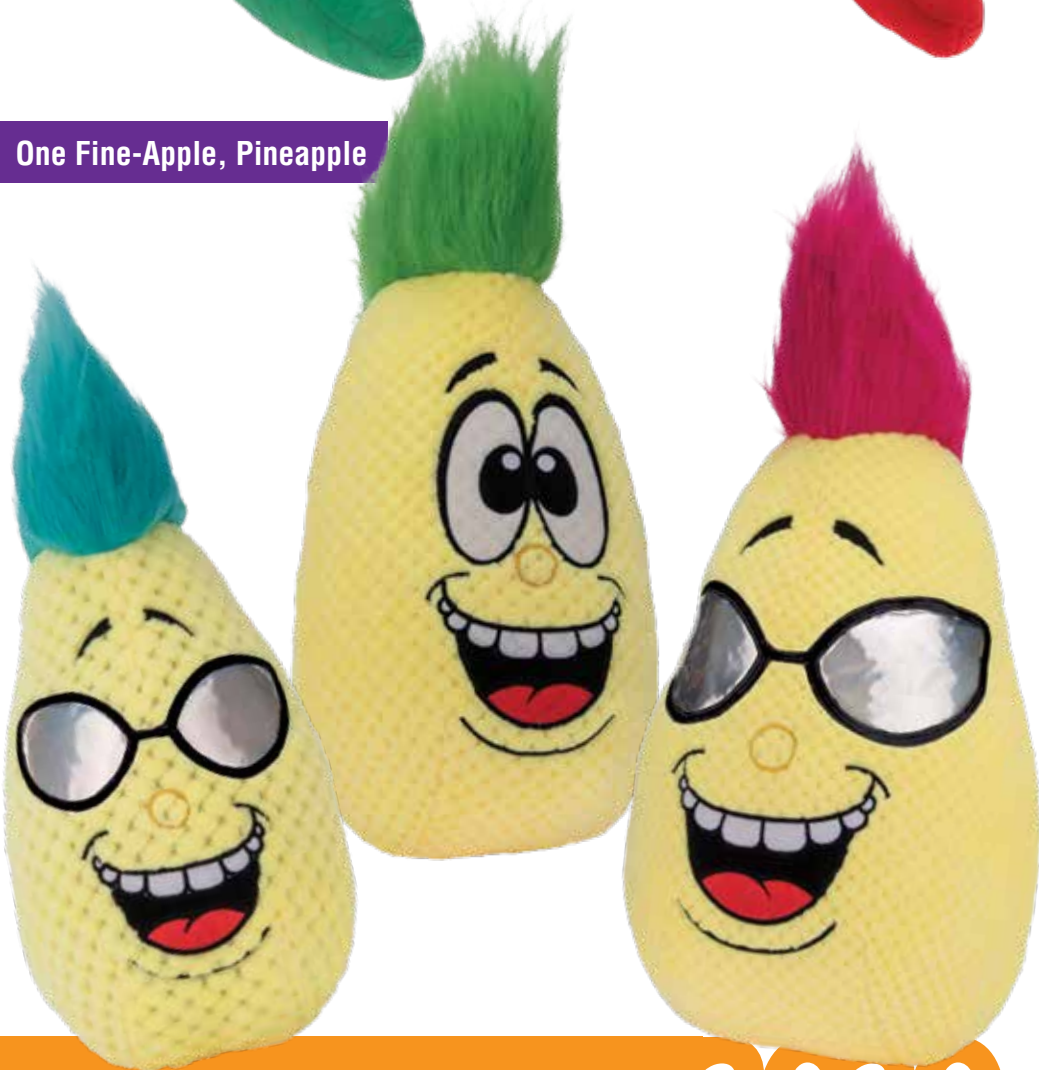

One Fine-Apple, Pineapple