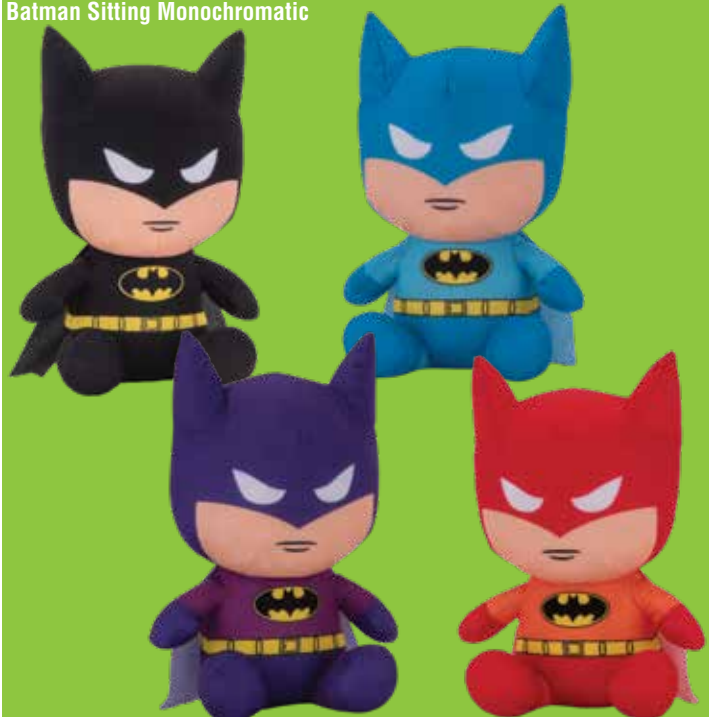

Teen Titans Go! Asst.

Cyborg™

Beast Boy™

Batman Monochromatic Asst.

Superman Monochromatic Asst.

Batman Sitting Monochromatic

Superman Sitting Monochromatic

All assortments may vary.