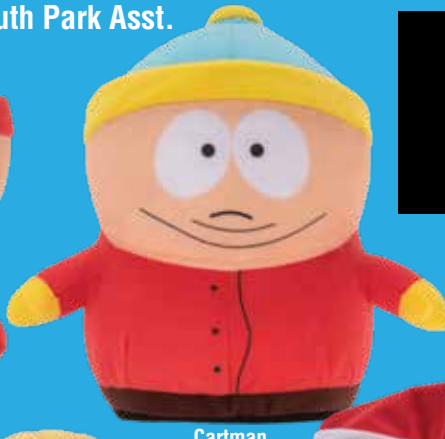

Villain

Fridge

Martha

Item #	Description	Size	Case
4131000	Jumanji, Big Head Asst.	7"	120 pcs
3731100	South Park Asst.	5"-10"	120 pcs
3733100	South Park Asst.	9"-14"	48 pcs

South Park Asst.

Kyle

Stan

Cartman