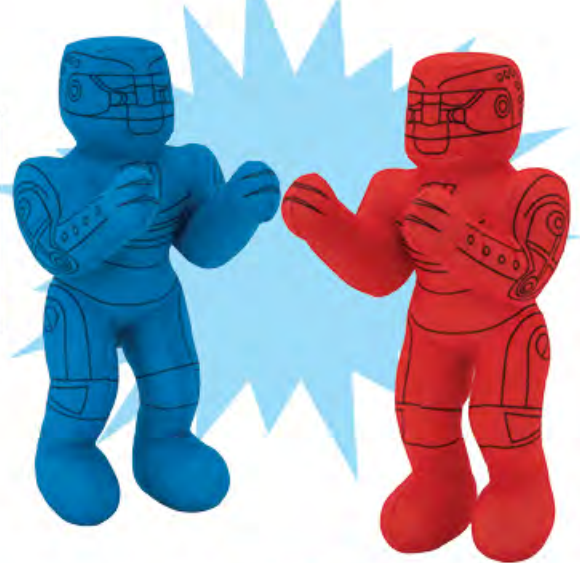

ROCK'EM SOCK'EM ROBOTS

Rock'em Sock'em Robots Asst.
4201200 & 4203200