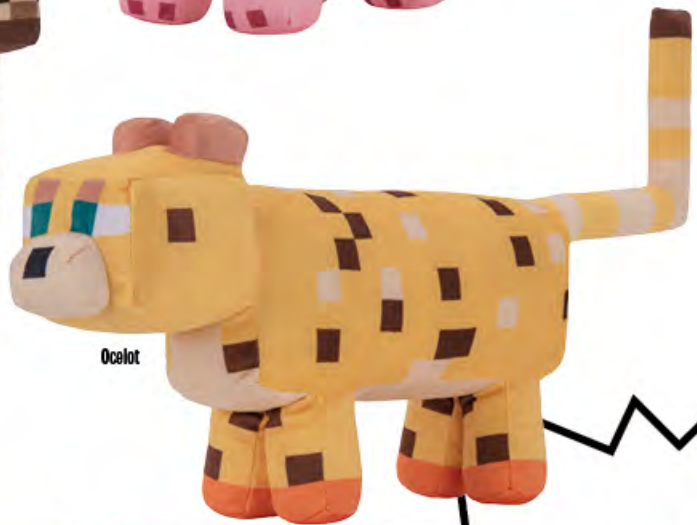

MINECRAFT

Minecraft Plush Asst.
4021000V2 & 4023000V2

Item #	Description	Size	Case
4021000V2	Minecraft Plush Asst.	4"-8"	120 pcs
4023000V2	Minecraft Plush Asst.	6"-12"	48 pcs
4025003	Creeper	19"	24 pcs
4026003	Creeper	28"	12 pcs
4025004	Enderman	17"	24 pcs
4026004	Enderman	24"	12 pcs
ALL ASSORTMENTS MAY VARY.			