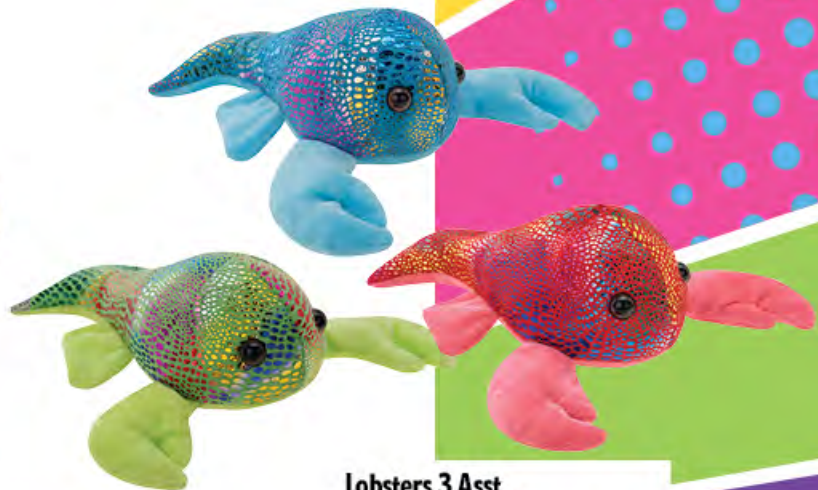

Dinosaur 6 Asst.

Item #	Size	Case	Price
2010504	7"	144 Pcs.	\$1.40 Ea.

Hamster 3 Asst.

Item #	Size	Case	Price
2010014	6"	144 Pcs.	\$1.40 Ea.

Sitting Elephant 3 Asst.

Item #	Size	Case	Price
2010517	7"	144 Pcs.	\$1.40 Ea.

Lobsters 3 Asst.

Item #	Size	Case	Price
2010520	8"	144 Pcs.	\$1.40 Ea.

VALUE PLU\$H! HELPING YOU SAVE!

Sitting Critters 6 Asst.

Item #	Size	Case	Price
2010505	7"	144 Pcs.	\$1.40 Ea.

Sitting Frog 3 Asst.

Item #	Size	Case	Price
2010516	7"	144 Pcs.	\$1.40 Ea.