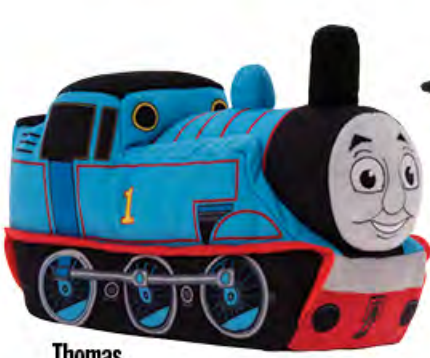

Thomas

James

Controller

THOMAS & FRIENDS

Thomas The Train
4211000 & 4213000

Percy

Barney & Friends Asst.
4221000V2 & 4223000V2

Barney